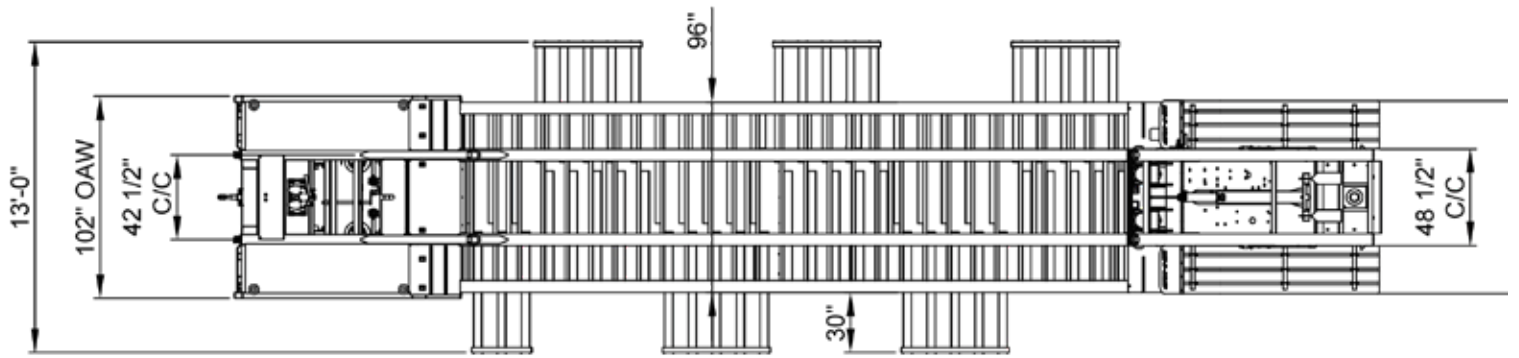

# Hydraulic Detachable 35 Ton Agri Ultra Low Pro Model

Rev.1

Let's face it, we're all working harder today than ever before. So why should you expect anything less from your equipment? Our thoughts exactly. That's why every **BWS** trailer is designed to meet your needs. Our seasoned team of designers and engineers bring together the most innovative technology available to give you a different product, a product that delivers value to you each day, even in extreme environments.

## FEATURES & BENEFITS

- Chain box with cover
- Pullout wideload lights
- Pullout style outriggers
- 96" deck
- 102" wide – extends to 13' with pullouts extended
- Loaded deck height 12"/11" on pullouts
- Up to 34' main deck
- 48" gooseneck height
- Flip axle ready
- 5 year structural warranty
- 3 year paint warranty

D I F F E R E N T B Y D E S I G N

29 Hawkins Road, Centreville, NB E7K 1A4 · Tel: (506) 276-4567 · Fax: (506) 276-4380 · sales@bwstrailers.com

PLAN  
48'-0" OAL

ELEVATION

**MODEL: 35HDG2X48 AGULP**  
 35 TON HYDRAULIC DETACHABLE GOOSENECK  
 2 AXLE, 48 FT., AGRI, ULTRA LOW PRO  
 NOTE: ALL DIMENSIONS ARE LOADED & NOMINAL.