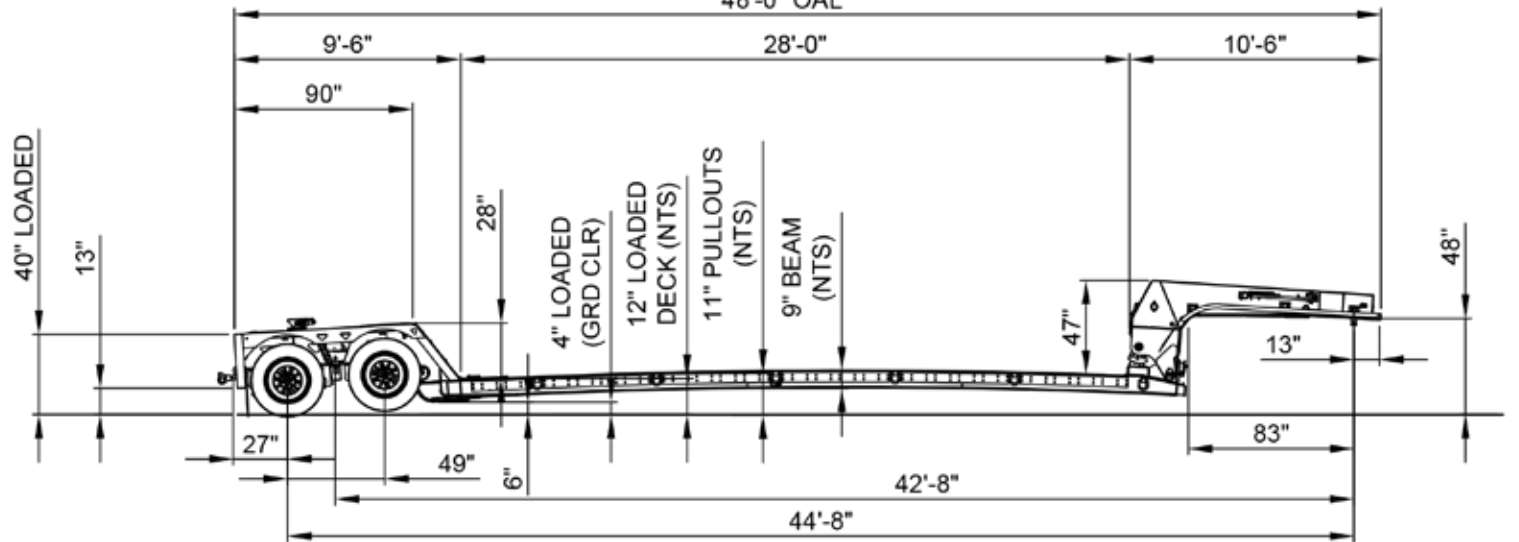

## FEATURES & BENEFITS

- Chain box with cover
- Pullout wideload lights
- Pullout style outriggers
- 96" deck
- 102" wide – extends to 13' with pullouts extended
- Loaded deck height 12"/11" on pullouts
- Up to 34' main deck
- 48" gooseneck height
- Flip axle ready
- 5 year structural warranty
- 3 year paint warranty

D I F F E R E N T B Y D E S I G N

29 Hawkins Road, Centreville, NB E7K 1A4 · Tel: (506) 276-4567 · Fax: (506) 276-4380 · sales@bwstrailers.com

PLAN  
48'-0" OAL

ELEVATION

**MODEL: 35HDG2X48 AGULP**  
 35 TON HYDRAULIC DETACHABLE GOOSENECK  
 2 AXLE, 48 FT., AGRI, ULTRA LOW PRO  
 NOTE: ALL DIMENSIONS ARE LOADED & NOMINAL.