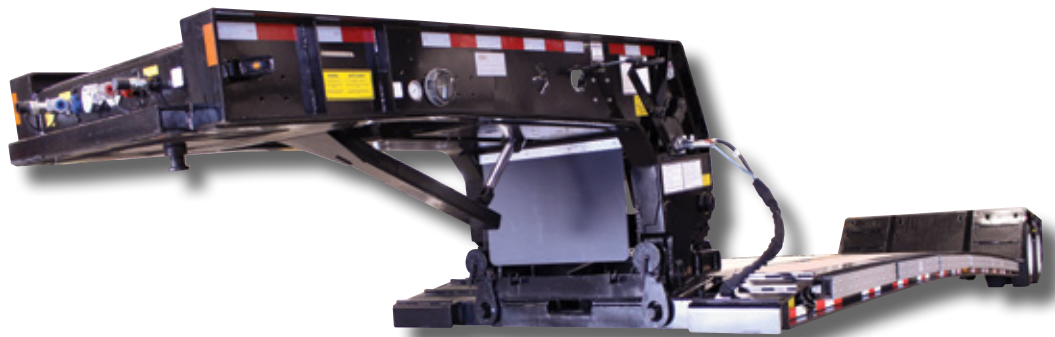

# Hydraulic Detachable 35 Ton Agri Ultra Low Pro Model

Rev.1

Let's face it, we're all working harder today than ever before. So why should you expect anything less from your equipment? Our thoughts exactly. That's why every **BWS** trailer is designed to meet your needs. Our seasoned team of designers and engineers bring together the most innovative technology available to give you a different product, a product that delivers value to you each day, even in extreme environments.

## FEATURES & BENEFITS

- Chain box with cover
- Pullout wideload lights
- Pullout style outriggers
- 96" deck
- 102" wide – extends to 13' with pullouts extended
- Loaded deck height 12"/11" on pullouts
- Up to 34' main deck
- 48" gooseneck height
- Flip axle ready
- 5 year structural warranty
- 3 year paint warranty