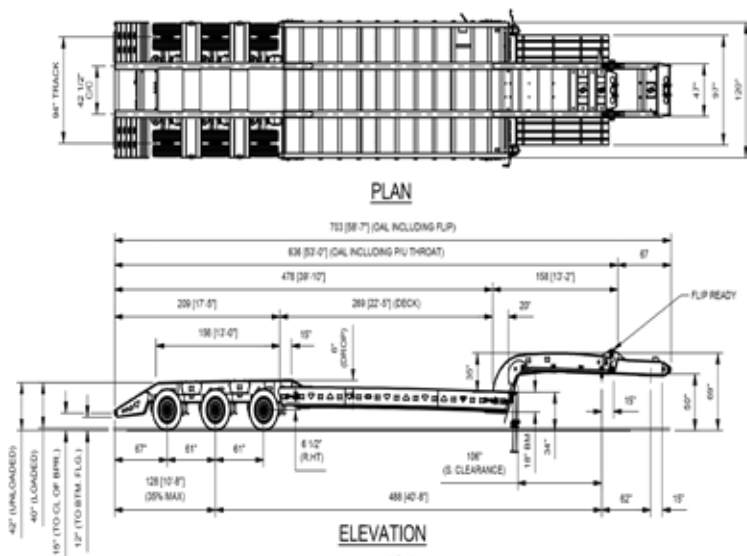

MODEL: 55LB3X LND
55 TON TRIDEM SHORT - 6\"/>

*weights shown in lbs.	GVWR	Rating in 4'	Rating in 10'	Rating in 16'	Weight
55LB3X LND	133,500	70,000	82,000	110,000	23,420