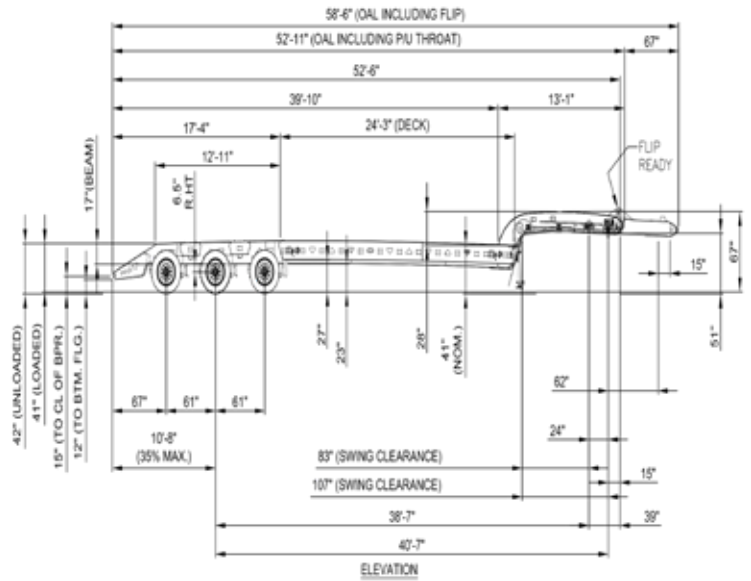

MODEL: 55LB3X LNF
55 TON RIGID NECK LOW BOY FLOAT 3 AXLE, AIR RIDE, FLAT DECK
NOTE: ALL DIMENSIONS ARE LOADED & NOMINAL.

*weights shown in lbs.	GVWR	Rating in 4'	Rating in 10'	Rating in 16'	Weight
55LB3X LNF	133,500	70,000	82,000	110,000	22,680

WARRANTY

1 YEAR BUMPER TO BUMPER

- Warrants that the specified BWS equipment will be free from defects in materials and workmanship, under normal use and service, for the period of the first 12 months of regular service post the date-in-service. This warranty extends only to the original first owner. It is not transferable and applies only to OEM installed components and equipment.

3 YEAR PAINT AND FINISH

1. Steel shot blast
   - Industrial top coat and oven baked finish is warranted against defects in materials and workmanship.
   - Custom colors are subject to a 1 year warranty only.
   - Does not cover against general wear and tear such as stone chips or fade as of 2016.
2. ***CONDITIONS MAY APPLY.**

5 YEAR SUPER STRUCTURE

- Warrants the trailer main frame beams or "super-structure" (consisting of the top and bottom flanges, and their connecting web) to be free from defects in materials and workmanship, under normal use and service for a period of 5 years from the date-in-service only to the original first owner.

SUSPENSION

- Ridewell holds a 5 year warranty on all beams and bushings.

6 YEAR BRAKES

- Haldex Platinum Warranty to the 1st owner Life Seal equipped Haldex ABS component brake system slack adjusters/brake chambers (Haldex LifeSeal)/ABS system ECM & control valve. 6 year or one (1) million mile warranty against defects in material or workmanship.

7 YEAR LIGHTING

- Grote Ultra Blue
- 7 year warranty on the male pin harness
- 10 year warranty on tail lights

ADDITIONAL OPTIONS

ACCESSORIES

ADDITIONAL MUDFLAPS WITH BRACKETS.

DECK

BOOSTER CONNECTION WITH BRACKETS - TO INCLUDE AIR AND ELECTRICAL HOOKUPS

GOOSENECK

5 FOOT FLIP GOOSENECK EXTENSION

FRONT FENDERS FOR GOOSENECK (TOBOGGAN STYLE WITH 1 PAIR OF MUDFLAPS)

LOAD SECUREMENT

SIDE MOUNT D-RINGS (45 DEGREE BEND)

PAINT

RED, YELLOW, CUSTOM.

SUSPENSIONS / AXLES

ALUM. WHEEL PKG. 22.5 (6 MACHINED, 6 POLISHED)

ALUM. WHEEL PKG. 22.5 (6 STEEL, 6 POLISHED)